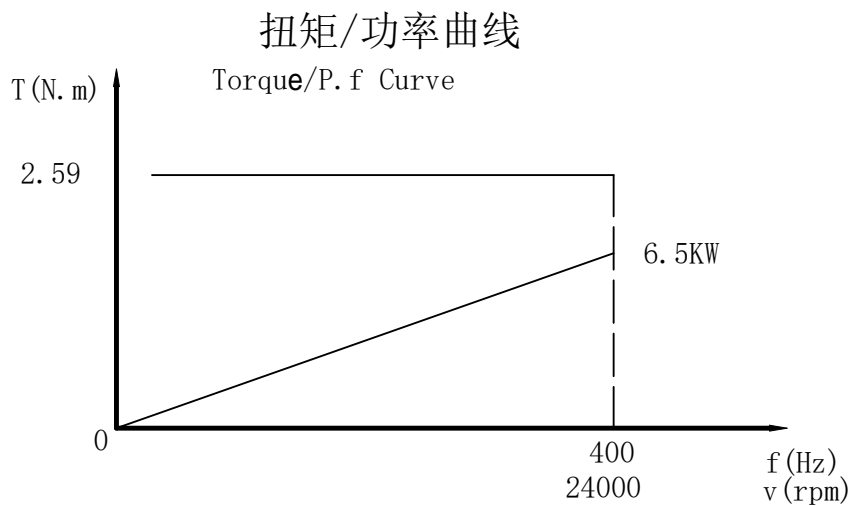

GDK125-24Z/6.5
6.5KW 380V 13A
400Hz 24000rpm

注: TA:20°C Serv:S1 Water cooling