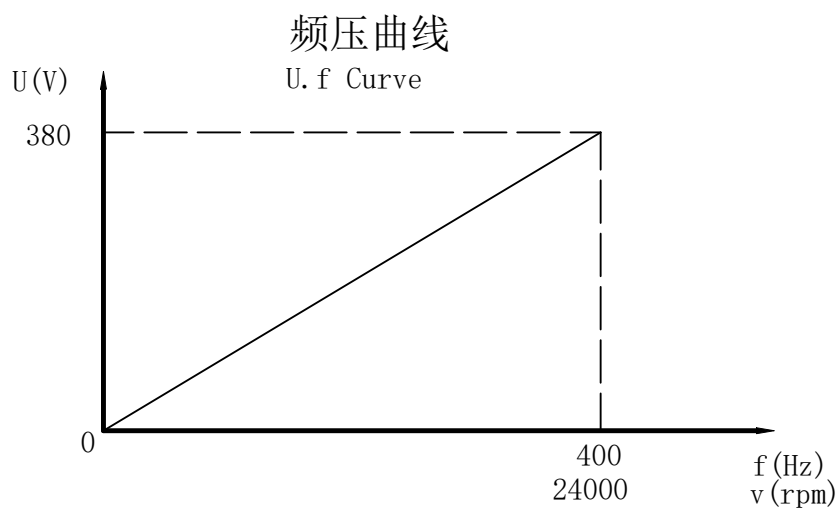

GDK125-24Z/6.5
6.5KW 380V 13A
400Hz 24000rpm

注: TA:20°C Serv:S1 Water cooling